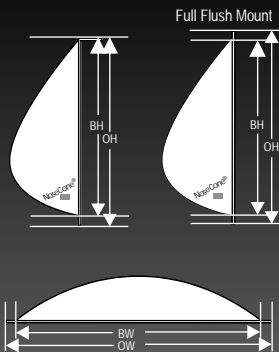

MEASUREMENT GUIDE Frontal Mount Models

Light* Options available all models

No. Lights	Standard	LED
2	NCP-101	NCP-102
3	NCP-109	NCP-110
5	NCP-111	NCP-112
7	NCP-113	NCP-114

*Truck-Lite® Series 10 (3" round)

Frontal Mount Models Fit Most Any Trailer Design

Model No.	Overall Height	Overall Width	Bubble Width	Bubble Height
NC60-M4	60.00	101.00	98.50	58.00
NC60-M5	60.00	96.75	94.00	57.50
NC60-M6	60.00	85.00	82.00	57.00
NC48-10M2	48.00	92.00	88.00	45.00
NC48-10M	48.00	85.50	80.50	45.00
NC44-10M3	43.75	101.00	98.00	42.00
NC26-10M	26.00	86.00	80.50	24.00
Light Cutout Version				
NC48-M2	48.00	92.00	88.00	45.00
NC48-M	48.00	85.50	80.50	45.00
NC36-M2	36.00	92.25	89.00	33.50
NC36-M	36.00	86.25	80.50	33.00
Full Flush Mount (flat top flange mounts below top rail)				
NC-C36-M2	35.75	92.25	89.00	33.00
NC-C36-M	35.75	86.25	83.00	33.50

Above models can be custom trimmed to fit your requirements at no additional charge.

MEASUREMENT GUIDE Top Rail Eyebrow™

MEASUREMENT LEGEND

OW	=	Overall Width
OH	=	Overall Height
BW	=	Bubble Width
BH	=	Bubble Height

EyeBrow™ to Round off the Trailer Top Corner Only

Model No.	Overall Height	Overall Width	Bubble Width	Bubble Height
NC-EBU	10.00	79-96.00	96.00	8.50
NC-EB93	10.00	93.00	93.00	8.50
NC-EB88	10.00	88.00	88.00	8.50
NC-AL	14.00	88.00	88.00	12.75
NC-EB83	10.00	83.00	83.00	8.50
NC-EB79	10.00	79.00	79.00	8.50

Don't see the size you need? We have over 50 other models not listed above.
Please call and let us assist you.
Toll-Free: 800-227-3266