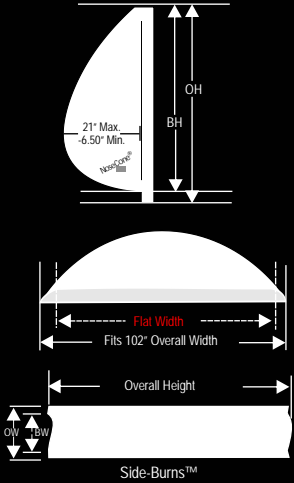

Semi-Trailer Models

FOR TECHNICAL ASSISTANCE CALL:
800-227-3266

MEASUREMENT GUIDE Custom Fit Models

Custom Models include (2) two incandescent marker lights. Holes pre-cut unless otherwise specified.

Custom Mount Models Fit Specific Trailer Corner Design

Model No.	Trailer Corner Type	Overall Height	Trailer Flat Width	Bubble Height
NC60-02	Square	60.00	102.00	58.00
NC3-2	3" Radius	58.00	96.00	56.00
NC5-2	5" Radius	60.00	92.00	57.00
NC65-2	6" Radius	60.00	88.00	57.00
NC10-2	10" Radius	60.00	83.00	57.50
NC6-2	6" Angle	60.00	94.00	57.50
NC7-2	7" Angle	60.00	93.00	57.00
NC9-2	9" Angle¹	57.00	91.50	54.00
NC68-2	9" Angle²	68.00	92.00	64.50
NC95-2	BeeVee	60.00	86.00	57.50
Side-Burns™	Trailer Corner Type	Overall Height	Bubble Width	Overall Width
NC-TSBO	Square	60.00	15.50	18.00
NC-TSB	Radius/Angle	60.00	15.50	18.00

Above models fit 102" wide trailers. Models available for 96" wide trailers not listed here. Please call.

Saves .50 to 1.5 Miles per Gallon

Best for Flat Tops

Most **GUARANTEED** Efficient