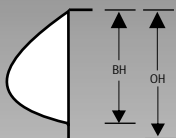

MEASUREMENT GUIDE Top Rail Eyebrow™

MEASUREMENT LEGEND

OW	=	Overall Width
OH	=	Overall Height
BW	=	Bubble Width
BH	=	Bubble Height

EyeBrow™ to Round off the Trailer Top Corner Only

Model No.	Overall Height	Overall Width	Bubble Width	Bubble Height
NC-EBU	10.00	79-96.00	96.00	8.50
NC-EB93	10.00	93.00	93.00	8.50
NC-EB88	10.00	88.00	88.00	8.50
NC-AL	14.00	88.00	88.00	12.75
NC-EB83	10.00	83.00	83.00	8.50
NC-EB79	10.00	79.00	79.00	8.50

Don't see the size you need? We have over 50 other models not listed above.
Please call and let us assist you.
Toll-Free: 800-227-3266